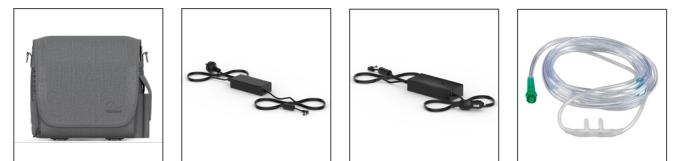

Additional accessories

Mobi carry bag **35051** AC/DC charger **35053** DC/DC charger **XYC104** Cannula, adult nasal **XYC262**

Mobi carry bag, AC/DC charger and DC/DC charger are included as part of the Mobi standard setup pack.

ResMed.com/Mobi